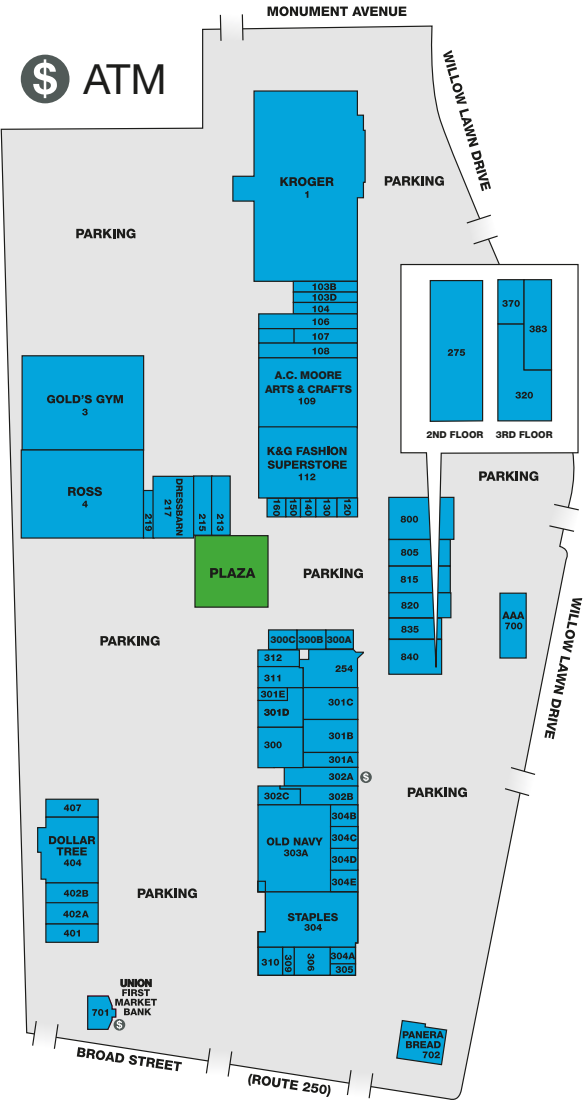

DIRECTIONS

FROM POINTS EAST/SOUTH OF RICHMOND:
 Follow West Broad Street (Route 250) approximately 0.2 miles west of Staples Mill Road (Route 33).

FROM POINTS WEST/NORTH OF RICHMOND:
 Follow East Broad Street (Route 250) approximately 1 mile southeast of I-64 interchange and Glenside Drive.

FROM HISTORIC MONUMENT AVENUE:
 One block west of the intersection of Staples Mill Road and Monument Avenue.